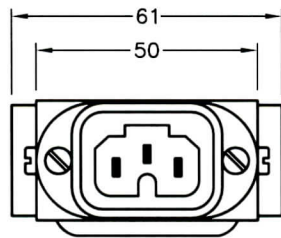

APPROVALS    CSA  OVE  SEMKO  SEV  VDE

ALL DIMENSIONS ARE IN MILLIMETERS

**SPECIFICATIONS**

TEMPERATURE RATING	155°C (311°F)
CURRENT RATING	10 AMPERE
VOLTAGE RATING	250 VOLT AC
CONTACTS	2 POLE 3 WIRE GROUNDING
STANDARD	DIN 49458
MATERIALS	-PLASTIC BODY -METAL BOX
REMARKS	-STRAIGHT TYPE BOX
NOTE	SPECIFICATIONS SUBJECT TO CHANGE WITHOUT NOTICE

TITLE			
HEATER INLET WITH BOX, STRAIGHT TYPE			
SCALE	DATE	PART NO.	REV
NONE	10-02-2006	111-10210	—