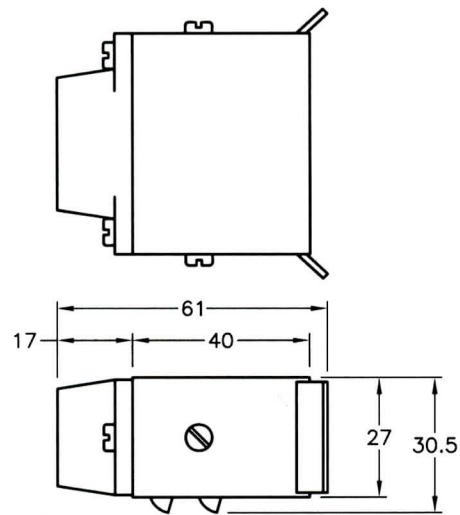

APPROVALS    CSA  OVE  SEMKO  SEV  VDE

ALL DIMENSIONS ARE IN MILLIMETERS

**SPECIFICATIONS**

TEMPERATURE RATING	155°C (311°F)
CURRENT RATING	10 AMPERE
VOLTAGE RATING	250 VOLT AC
CONTACTS	2 POLE 3 WIRE GROUNDING
STANDARD	DIN 49458
MATERIALS	-PLASTIC BODY -METAL BOX
REMARKS	-STRAIGHT TYPE BOX
NOTE	SPECIFICATIONS SUBJECT TO CHANGE WITHOUT NOTICE

TITLE			
HEATER INLET WITH BOX, STRAIGHT TYPE			
SCALE	DATE	PART NO.	REV
NONE	10-02-2006	111-10210	—